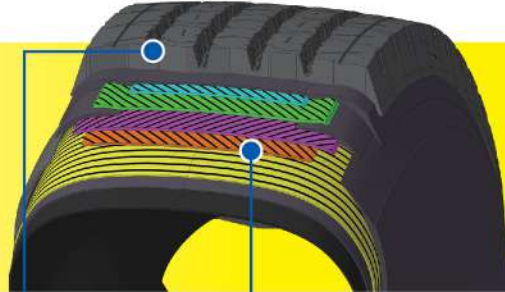

 **X GOACH™ Z TL**

9R22.5/10R22.5

SAFETY

COMFORT

LONG MILEAGE

MICHELIN

A better way forward

X[®] COACH™ Z TL

X[®] COACH™ Z TL

SAFETY

SHORTER WET BRAKING
DISTANCE 1M (VS. COMPETITORS)

- New tread pattern design and rubber compound

ROBUST CASING AND TREAD

- 4 full width steel plies in tread, better shock and puncture resistance
- Reinforced bead design

COMFORT

GOOD UNIFORMITY & COMFORT

- Even wear thanks to new tread design and better uniformity (24 sector mold)

+20% MILEAGE (VS. XZA)

- Long mileage tread rubber compound

LONG MILEAGE

DIMENSION	TYRE	PR	LOAD INDEX / SPEED SYMBOL	SPEED INDEX	SPEED KM/H	LOAD PER AXLE KG SINGLE	LOAD PER AXLE KG TWINNED	INFLATION BAR	ADVISED RIMS
9R22.5	X COACH Z	14	136/134	L	120	4480	8480	8.3	6.00/6.75/7.50
10R22.5	X COACH Z	16	144/142	L	120	5600	10600	8.5	6.75/7.50