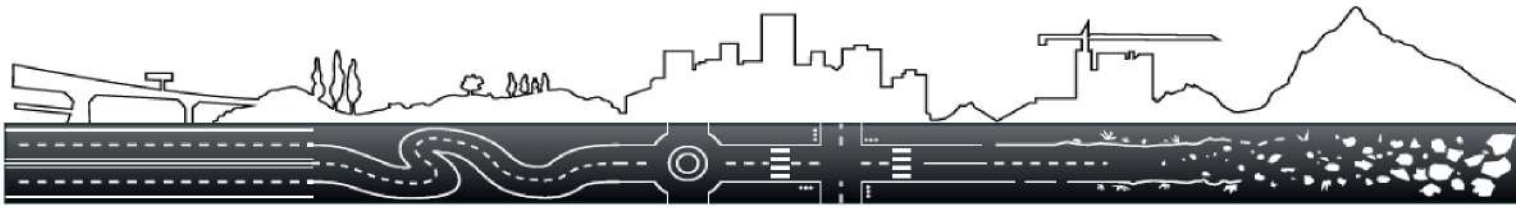

 **X GOACH™ Z TL**

9R22.5/10R22.5

SAFETY

COMFORT

LONG MILEAGE

MICHELIN

A better way forward

X[®] COACH™ Z TL

X[®] COACH™ Z TL

SAFETY

SHORTER WET BRAKING
DISTANCE 1M (VS. COMPETITORS)

- New tread pattern design and rubber compound

ROBUST CASING AND TREAD

- 4 full width steel plies in tread, better shock and puncture resistance
- Reinforced bead design

COMFORT

GOOD UNIFORMITY & COMFORT

- Even wear thanks to new tread design and better uniformity (24 sector mold)

+20% MILEAGE (VS. XZA)

- Long mileage tread rubber compound

LONG MILEAGE

DIMENSION	TYRE	PR	LOAD INDEX / SPEED SYMBOL	SPEED INDEX	SPEED KM/H	LOAD PER AXLE KG SINGLE	LOAD PER AXLE KG TWINNED	INFLATION BAR	ADVISED RIMS
9R22.5	X COACH Z	14	136/134	L	120	4480	8480	8.3	6.00/6.75/7.50
10R22.5	X COACH Z	16	144/142	L	120	5600	10600	8.5	6.75/7.50